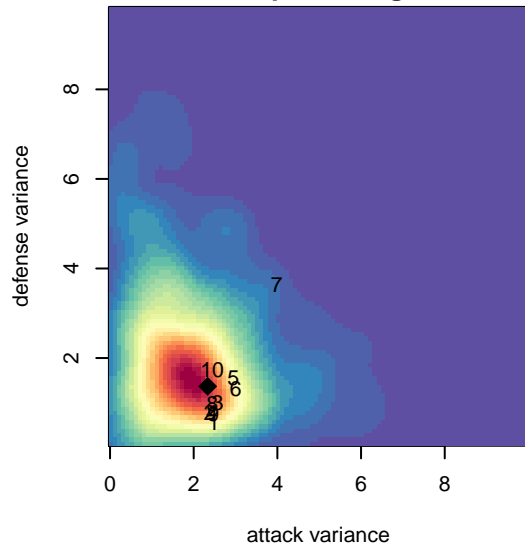

Eastside FC White B02

Eastside FC
 Preston, WA
 B02 total strength=749
 attack=0.98 defense=0.71
 fall league = RCL B02 Div 2, RCL B02 7V2
 spr league = Win RCL B02 Div 2

alt names used:
 EASTSIDE FC B02 WHITE (WA)
 EASTSIDE FC B02 WHITE (WA)
 Eastside FC White [B02]
 Eastside FC 02 White B
 Eastside FC White
 Eastside FC 02 White B
 Eastside FC 02 White B
 Eastside FC 02 White B
 Eastside FC 02 White B

**attack and defense variance (black dot)
relative to other teams
and top 10 in region**

**attack and defense rating
relative to others at age
and all opponents in last 13 months**

Performance relative to 13 month average