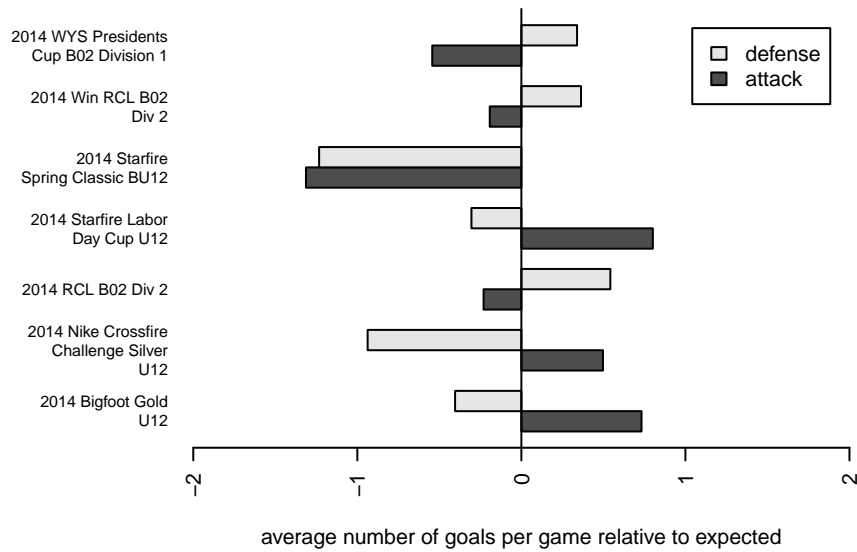

Eastside FC White B02

Eastside FC
 Preston, WA
 B02 total strength=749
 attack=0.98 defense=0.71
 fall league = RCL B02 Div 2, RCL B02 7V2
 spr league = Win RCL B02 Div 2

alt names used:
 EASTSIDE FC B02 WHITE (WA)
 EASTSIDE FC B02 WHITE (WA)
 Eastside FC White [B02]
 Eastside FC 02 White B
 Eastside FC White
 Eastside FC 02 White B
 Eastside FC 02 White B
 Eastside FC 02 White B
 Eastside FC 02 White B

Venues played:
 2014 Starfire Spring Classic BU12
 2014 Nike Crossfire Challenge Silver U12
 2014 Bigfoot Gold U12
 2014 Starfire Labor Day Cup U12
 2014 RCL B02 Div 2
 2014 RCL B02 7V2
 2014 Win RCL B02 Div 2
 2014 WYS Presidents Cup B02 Division 1

**attack and defense variance (black dot)
relative to other teams
and top 10 in region**

**attack and defense rating
relative to others at age
and all opponents in last 13 months**

Performance relative to 13 month average