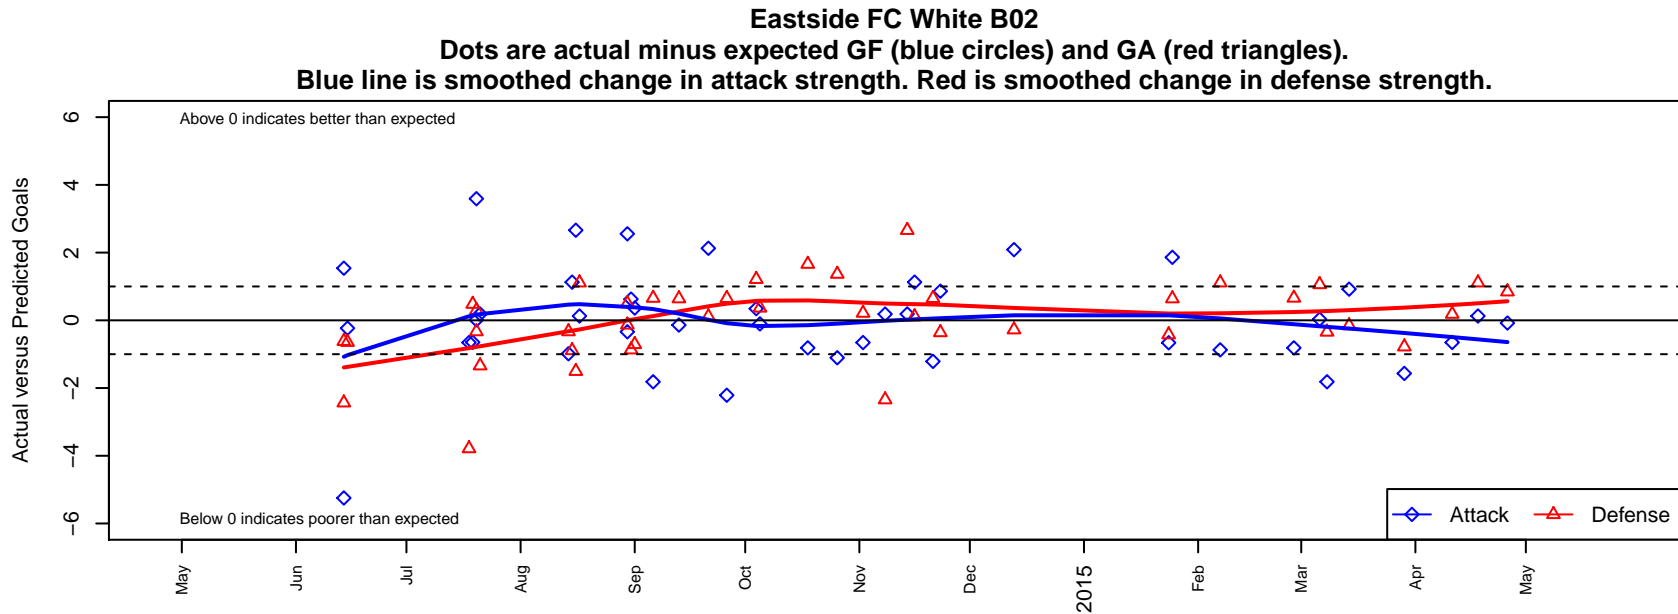

Eastside FC White B02

Eastside FC
 Preston, WA
 B02 total strength=749
 attack=0.98 defense=0.71
 fall league = RCL B02 Div 2, RCL B02 7V2
 spr league = Win RCL B02 Div 2

alt names used:
 EASTSIDE FC B02 WHITE (WA)
 EASTSIDE FC B02 WHITE (WA)
 Eastside FC White [B02]
 Eastside FC 02 White B
 Eastside FC White
 Eastside FC 02 White B
 Eastside FC 02 White B
 Eastside FC 02 White B
 Eastside FC 02 White B

**attack and defense variance (black dot)
relative to other teams
and top 10 in region**

**attack and defense rating
relative to others at age
and all opponents in last 13 months**

Performance relative to 13 month average