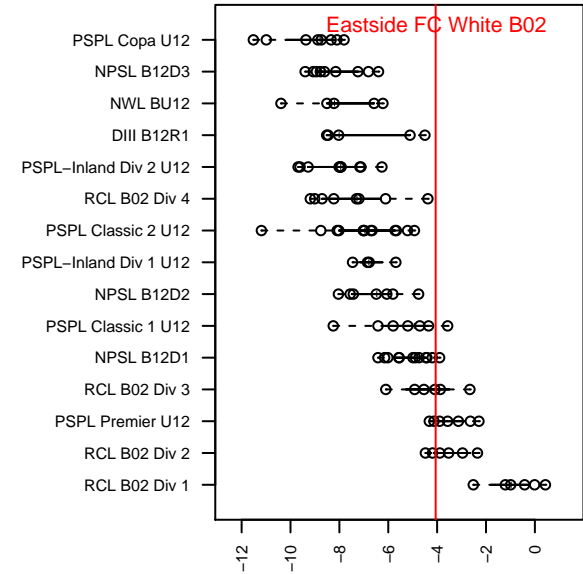

Eastside FC White B02

Eastside FC
 Preston, WA
 B02 total strength=749
 attack=0.98 defense=0.71
 fall league = RCL B02 Div 2, RCL B02 7V2
 spr league = Win RCL B02 Div 2

alt names used:
 EASTSIDE FC B02 WHITE (WA)
 EASTSIDE FC B02 WHITE (WA)
 Eastside FC White [B02]
 Eastside FC 02 White B
 Eastside FC White
 Eastside FC 02 White B
 Eastside FC 02 White B
 Eastside FC 02 White B
 Eastside FC 02 White B

**attack and defense variance (black dot)
relative to other teams
and top 10 in region**

**attack and defense rating
relative to others at age
and all opponents in last 13 months**

Performance relative to 13 month average